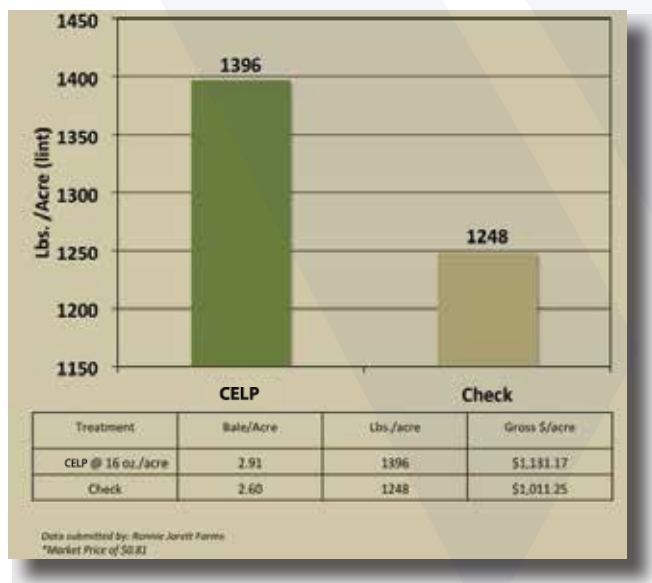

# CELFP 4-0-9

Nutrient help for all crops.

POWERED BY  CROP EXCELLENCE

CELFP is a 4-0-9 foliar fertilizer that aids plants in producing higher yields, particularly in crops like tomatoes, melons, cotton, soybeans and other crops where fruit set is important. CELFP should be used during the peak fruiting stage of the crop and should be used in conjunction with normal fertilizer programs.

## CELFP Advantages :

- Increases yield
- Improves crop quality
- Increases plant mass
- Promotes healthier soil
- Enhances nutrient availability
- Reduces flash
- Increases flowering
- Reduces nematode stress

### DIRECTIONS FOR USE

Apply 8-16 oz of CELFP 4-0-9 per acre foliar at peak productive stage.